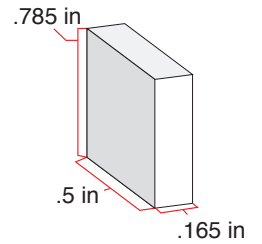

30-30 Linotype Set

Item Number: 30U-TR-FS

#30-30 Uppercase Set 112 Pieces Typeface: Times New Roman Size: 30 pt.

(Width varies with character)

Width will vary with character

70 Letters

20 Numbers

10 Punctuation

Ampersand

Period

Comma

Apostrophe

Hyphen

12 blanks

Blanks

4 sized blanks
3 of each

Small

Medium

Med-Large

Large