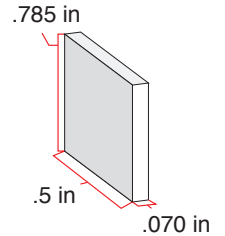

30-30 Linotype Set

Item Number: 30U-TR-FS

#30-30 Uppercase Set 112 Pieces Typeface: Times New Roman Size: 30 pt.

(Width varies with character)

Width will vary with character

70 Letters

20 Numbers

10 Punctuation

Ampersand

Period

Comma

Apostrophe

Hyphen

12 blanks

Blanks

4 sized blanks
3 of each

Small

Medium

Med-Large

Large