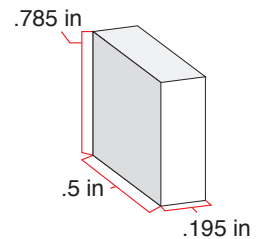

30-30 Linotype Set

Item Number: 30U-TR-FS

#30-30 Uppercase Set 112 Pieces Typeface: Times New Roman Size: 30 pt.

(Width varies with character)

Width will vary with character

70 Letters

20 Numbers

10 Punctuation

Ampersand

Period

Comma

Apostrophe

Hyphen

12 blanks

Blanks

4 sized blanks
3 of each

Small

Medium

Med-Large

Large