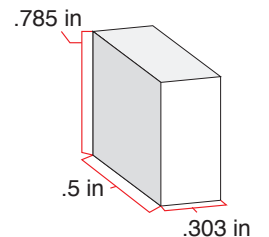

30-30 Linotype Set

Item Number: 30U-TR-FS

#30-30 Uppercase Set 112 Pieces Typeface: Times New Roman Size: 30 pt.

(Width varies with character)

Width will vary with character

70 Letters

20 Numbers

10 Punctuation

Ampersand

Period

Comma

Apostrophe

Hyphen

12 blanks

Blanks

4 sized blanks
3 of each

Small

Medium

Med-Large

Large